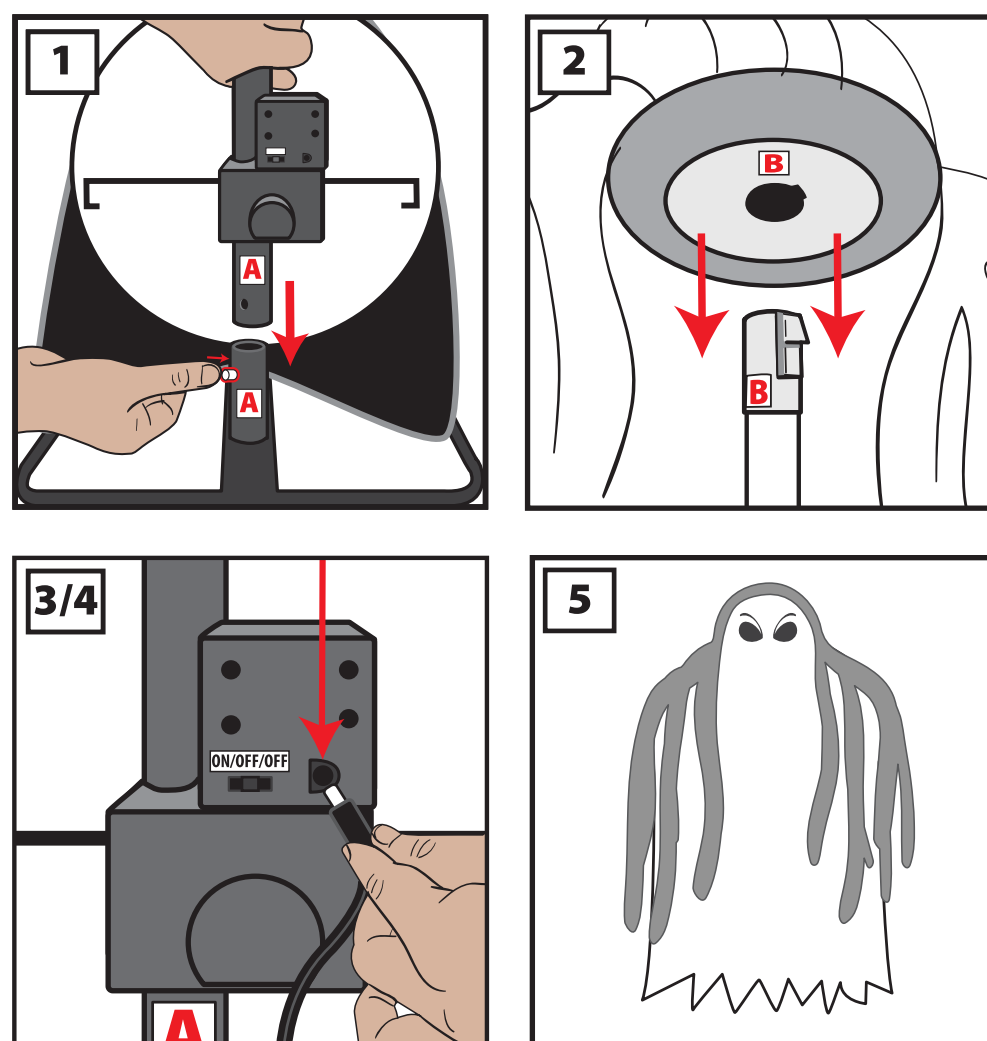

CONSTANT MOTION GHOST™

INSTALLATION AND OPERATING INSTRUCTIONS

KEEP ALL PLASTIC AND WIRE PARTS AWAY FROM CHILDREN

PARTS

1. BASE WITH MODULE
2. GHOST HEAD WITH FABRIC
3. 12 VOLT 2 AMP ADAPTER

****DO NOT PLUG IN ADAPTER UNTIL YOU HAVE COMPLETELY FINISHED ASSEMBLY****

1. Attach the long pole on **BASE WITH MODULE** to the short pole on the metal frame. (**Match A to A**). Push in metal pin on the short pole while inserting short pole into the long pole. (see illustration 1) The poles are fully attached when you hear an audible click.
NOTE: Add weight to metal frame on BASE for extra stability if needed.
2. Snap lock the **GHOST HEAD WITH FABRIC** to the **BASE WITH MODULE**. (**Match B to B**).
3. Plug in 12 volt 2 amp adapter into jack located on the **MODULE**.
4. Turn the switch on the **MODULE** to the "ON" position.
NOTE: CONSTANT MOTION GHOST WILL ACTIVATE ONCE SWITCH IS TURNED TO "ON" POSITION. GHOST WILL CONTINUE TO REPEAT SCARY SEQUENCE UNTIL THE SWITCH IS TURNED TO THE "OFF" POSITION. KEEP SWITCH IN "OFF" POSITION WHEN NOT IN USE.
5. Pull down **FABRIC** and adjust gauze for an "un"lifelike appearance.