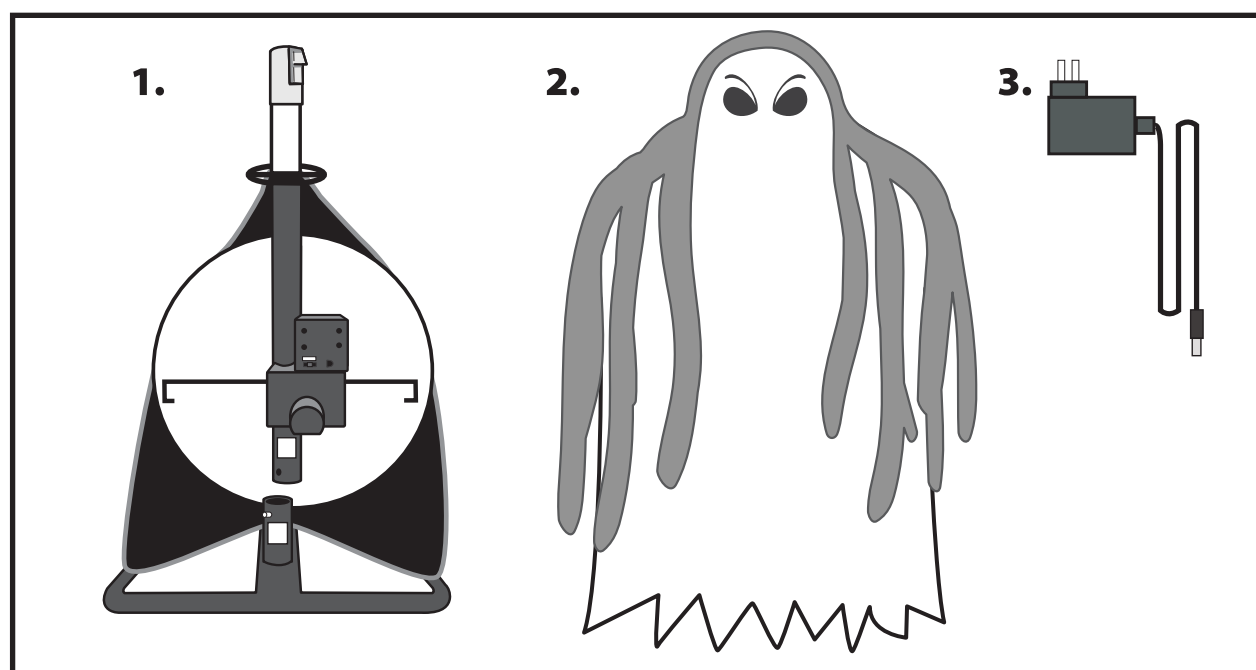

CONSTANT MOTION GHOST™

INSTALLATION AND OPERATING INSTRUCTIONS

KEEP ALL PLASTIC AND WIRE PARTS AWAY FROM CHILDREN

PARTS

1. BASE WITH MODULE
2. GHOST HEAD WITH FABRIC
3. 12 VOLT 2 AMP ADAPTER

****DO NOT PLUG IN ADAPTER UNTIL YOU HAVE COMPLETELY FINISHED ASSEMBLY****

1. Attach the long pole on **BASE WITH MODULE** to the short pole on the metal frame. (**Match A to A**). Push in metal pin on the short pole while inserting short pole into the long pole. (see illustration 1) The poles are fully attached when you hear an audible click.
NOTE: Add weight to metal frame on BASE for extra stability if needed.
2. Snap lock the **GHOST HEAD WITH FABRIC** to the **BASE WITH MODULE**. (**Match B to B**).
3. Plug in 12 volt 2 amp adapter into jack located on the **MODULE**.
4. Turn the switch on the **MODULE** to the "ON" position.
NOTE: CONSTANT MOTION GHOST WILL ACTIVATE ONCE SWITCH IS TURNED TO "ON" POSITION. GHOST WILL CONTINUE TO REPEAT SCARY SEQUENCE UNTIL THE SWITCH IS TURNED TO THE "OFF" POSITION. KEEP SWITCH IN "OFF" POSITION WHEN NOT IN USE.
5. Pull down **FABRIC** and adjust gauze for an "un"lifelike appearance.